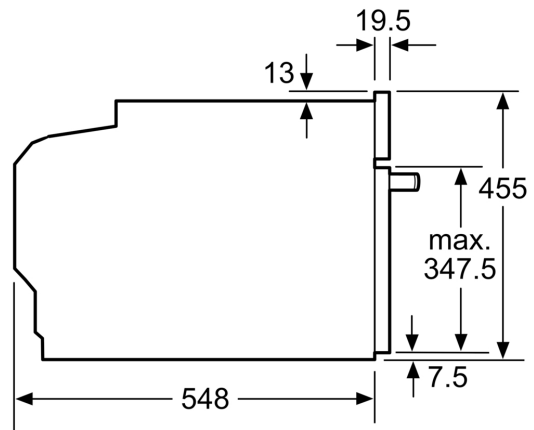

Technical information

- Power cord length 150 cm Cable length
- Nominal voltage: 220 - 240 V
- Total connected load electric: 3.6 KW

Performance/technical information

- Appliance dimension (hxwx): 455 mm x 594 mm x 548 mm
- Niche dimension (hxwx): 450 mm - 455 mm x 560 mm - 568 mm x 550 mm
- "For-details-on-installation-and-ventilation requirements – please refer to the installation manual prior to fitting."

iQ700, 60 x 45 cm, Black
CM778GNB1B

Dimensioned drawings

Measurements in mm

Installing two appliances on top of each other
Air exchange

A: Air inlet $\geq 200 \text{ cm}^2$

Dimensioned drawings

Installation with a hob.

measurements in mm

If the compact appliance will be installed underneath a hob, the following worktop thicknesses (including substructure if necessary) must be taken into account.

Hob type	min. worktop thickness	
	fitted	flush
Induction hob	42 mm	43 mm
Full surface Induction hob	52 mm	53 mm
Gas hob	32 mm	43 mm
Electric hob	32 mm	35 mm