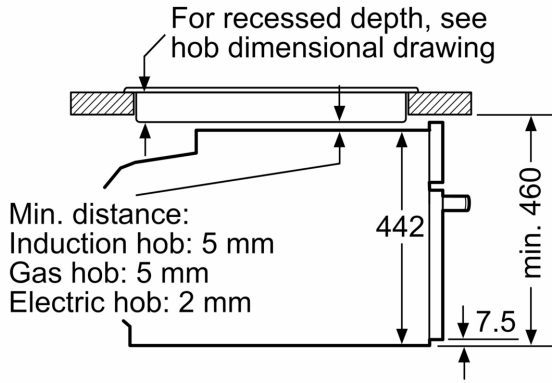

Technical information

- Power cord length 150 cm Cable length
- Nominal voltage: 220 - 240 V
- Total connected load electric: 3.6 KW

Performance/technical information

- Appliance dimension (hxwx): 455 mm x 594 mm x 548 mm
- Niche dimension (hxwx): 450 mm - 455 mm x 560 mm - 568 mm x 550 mm
- "For-details-on-installation-and-ventilation requirements – please refer to the installation manual prior to fitting."

iQ700, 60 x 45 cm, Black
CM778GNB1B

Dimensioned drawings

Measurements in mm

Installing two appliances on top of each other
Air exchange

A: Air inlet $\geq 200 \text{ cm}^2$

Dimensioned drawings

Installation with a hob.

measurements in mm

If the compact appliance will be installed underneath a hob, the following worktop thicknesses (including substructure if necessary) must be taken into account.

Hob type	min. worktop thickness	
	fitted	flush
Induction hob	42 mm	43 mm
Full surface Induction hob	52 mm	53 mm
Gas hob	32 mm	43 mm
Electric hob	32 mm	35 mm