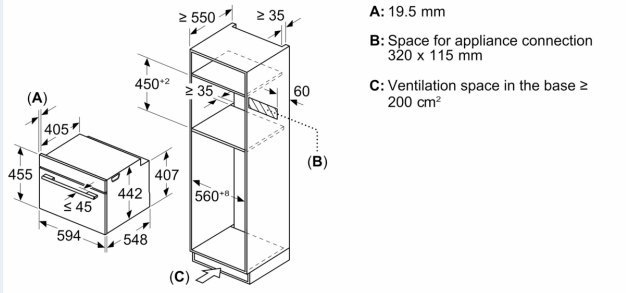

Technical information

- Power cord length 150 cm Cable length
- Nominal voltage: 220 - 240 V
- Total connected load electric: 3.6 KW

Performance/technical information

- Appliance dimension (hxwx): 455 mm x 594 mm x 548 mm
- Niche dimension (hxwx): 450 mm - 455 mm x 560 mm - 568 mm x 550 mm
- "For-details-on-installation-and-ventilation requirements – please refer to the installation manual prior to fitting."

iQ700, 60 x 45 cm, Black
CM778GNB1B

Dimensioned drawings

Measurements in mm

Installing two appliances on top of each other
Air exchange

A: Air inlet $\geq 200 \text{ cm}^2$

Dimensioned drawings

Installation with a hob.