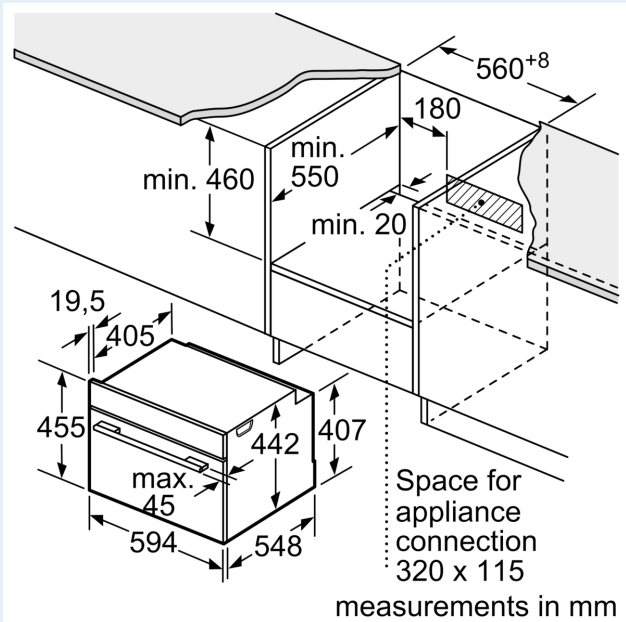

Features

Technical Data

Additional functions: Microwave combination oven
 Control panel: Electronic
 Dimensions: 455x594x548 mm
 Cavity dimensions: 237.0 x 480 x 392.0 mm
 Length electrical supply cord: 150 cm
 Weight: 36.0 kg
 Gross weight: 39.2 kg
 EAN code: 4242003901311
 Maximum micro-wave power¹: 900 W
 Connection Rating: 3600 W
 Fuse protection: 16 A
 Nominal power: 220-240 V
 Frequency: 50; 60 Hz
 Plug type: no plug (electrical connection by electrician)
 Included accessories: 2 x combination grid, 1 x universal pan, 1 x air fry & grill tray

Technical information

- Power cord length 150 cm Cable length
- Nominal voltage: 220 - 240 V
- Total connected load electric: 3.6 KW

Performance/technical information

- Appliance dimension (hxwx): 455 mm x 594 mm x 548 mm
- Niche dimension (hxwx): 450 mm - 455 mm x 560 mm - 568 mm x 550 mm
- "For-details-on-installation-and-ventilation requirements – please refer to the installation manual prior to fitting."

iQ700, 60 x 45 cm, Black
CM778GNB1B

Dimensioned drawings

Measurements in mm

Installing two appliances on top of each other
Air exchange

A: Air inlet $\geq 200 \text{ cm}^2$

Dimensioned drawings

Installation with a hob.

measurements in mm

If the compact appliance will be installed underneath a hob, the following worktop thicknesses (including substructure if necessary) must be taken into account.

Hob type	min. worktop thickness	
	fitted	flush
Induction hob	42 mm	43 mm
Full surface Induction hob	52 mm	53 mm
Gas hob	32 mm	43 mm
Electric hob	32 mm	35 mm