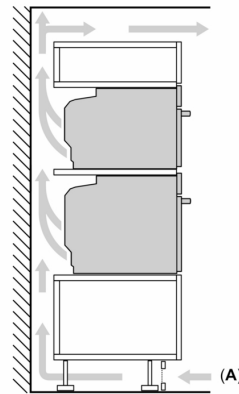

Accessories

- 2 x combination grid, 1 x universal pan, 1 x air fry & grill tray

Features

- Maximum door temperature 30 °C
- Electronic door lock
- Control panel lock
- Automatic safety switch off
- Residual heat indicator
- Start button
- Door contact switch

Technical information

- Power cord length 150 cm Cable length
- Nominal voltage: 220 - 240 V
- Total connected load electric: 3.6 KW

Performance/technical information

- Appliance dimension (hxwx): 455 mm x 594 mm x 548 mm
- Niche dimension (hxwx): 450 mm - 455 mm x 560 mm - 568 mm x 550 mm
- "For-details-on-installation-and-ventilation requirements – please refer to the installation manual prior to fitting."

iQ700, 60 x 45 cm, Black
CM778GNB1B

Dimensioned drawings

Measurements in mm

Installing two appliances on top of each other
Air exchange

A: Air inlet $\geq 200 \text{ cm}^2$

Dimensioned drawings

Installation with a hob.

measurements in mm

If the compact appliance will be installed underneath a hob, the following worktop thicknesses (including substructure if necessary) must be taken into account.

Hob type	min. worktop thickness	
	fitted	flush
Induction hob	42 mm	43 mm
Full surface Induction hob	52 mm	53 mm
Gas hob	32 mm	43 mm
Electric hob	32 mm	35 mm