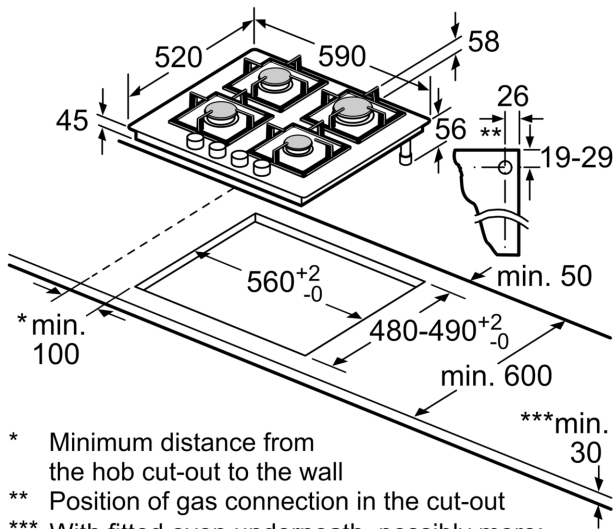

Technical Data

Appliance type: gas hob w integrated controls
 Built-in / Free-standing: Built-in
 Heating type: Gas
 Number of cooking zones: 4
 Type of control setting devices: sword knobs
 Required niche size for installation (HxWxD): 45 x 560-560 x 480-490 mm
 Width of the appliance: 590 mm
 Dimensions: 57.4x590x520 mm
 Dimensions of the packed product (HxWxD): 150 x 660 x 580 mm
 Net weight: 15.9 kg
 Gross weight: 17.1 kg
 Residual heat indicator: Without
 Location of control panel: Front
 Basic surface material: Tempered glass
 Color of surface: Black
 Color of frame: Black
 Length electrical supply cord: 100 cm
 EAN code: 4242005437856
 Gas connection rating: 7500 W
 Fuse protection: 3 A
 Voltage: 220-240 V
 Frequency: 50; 60 Hz

Installation (gas types & measurements)

- Usable for: Nat gas L/LL G25/20mbar(DE)
- NG H/E 20mbar, E+ 20/25mbar Natural gas H 25 mbar (HU) Natural gas L 25 mbar (NL) Liquid gas G30,31 28-30/37mbar Liquid gas G30 37 mbar (PL) Liquid gas 50 mbar
- Pre-set for natural gas
- Nozzle set for LPG jets included. Connection to 28-30/37 mbar bottled gas. Nozzles for all other gas types can be ordered via the customer service. For nozzle change, please contact the customer service.
- Dimensions of the product (HxWxD mm): 57.4 x 590 x 520
- Required niche size for installation (HxWxD mm) : 45 x 560 x (480 - 490)
- Min. worktop thickness: 20 mm
- Power cord: 1 m
- Connected load: 7.5 KW
- frameless design: install the hob either flush or slightly raised on the worktop
- If installed flush, minimum worktop thickness is 30mm.

**Series 4, Gas hob, 60 cm, Tempered glass, Black
PNP6B6K40**

- * Minimum distance from the hob cut-out to the wall
 - ** Position of gas connection in the cut-out
 - *** With fitted oven underneath, possibly more; see space requirements for the oven
- measurements in mm