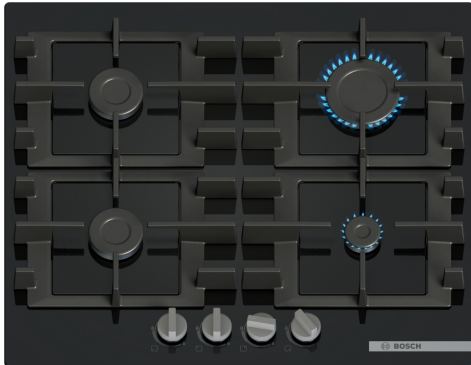

**Series 4, Gas hob, 60 cm, Tempered glass, Black
PNP6B6K40**

Optional accessories

HEZ298105	Simmer plate
HEZ298114	Small pot support
HEZ32WA00	Wireless food thermometer
HEZ9SE040	4 pieces Set
HEZ9SE060	6 pieces Set

The gas hob with dishwasher suitable cast iron pan supports, Ergonomic sword dials, and a Main Switch for precise control.

- **Ergonomic sword dials:** with raised center for precise adjustments.
- **Tempered Glass:** for strength and aesthetic.
- **Dishwasher-suitable pan supports:** Easy, scrub-free cleaning.
- **Semi-continuous pan supports:** smaller for easy cleaning, yet providing a seamless cooking surface.
- **Safety gas cut-off:** ensures safety by instantly cutting off gas supply if the flame goes out.

Technical Data

Appliance type: gas hob w integrated controls
 Built-in / Free-standing: Built-in
 Heating type: Gas
 Number of cooking zones: 4
 Type of control setting devices: sword knobs
 Required niche size for installation (HxWxD): 45 x 560-560 x 480-490 mm
 Width of the appliance: 590 mm
 Dimensions: 57.4x590x520 mm
 Dimensions of the packed product (HxWxD): 150 x 660 x 580 mm
 Net weight: 15.9 kg
 Gross weight: 17.1 kg
 Residual heat indicator: Without
 Location of control panel: Front
 Basic surface material: Tempered glass
 Color of surface: Black
 Color of frame: Black
 Length electrical supply cord: 100 cm
 EAN code: 4242005437856
 Gas connection rating: 7500 W
 Fuse protection: 3 A
 Voltage: 220-240 V
 Frequency: 50; 60 Hz

Series 4, Gas hob, 60 cm, Tempered glass, Black PNP6B6K40

The gas hob with dishwasher suitable cast iron pan supports, Ergonomic sword dials, and a Main Switch for precise control.

Design

- Tempered glass surface, Black
- Cast iron pan supports with rubber feet