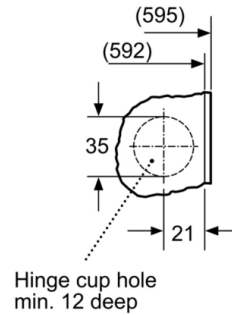

Technical Information

- adjustable base height: 15 cm
- adjustable base depth: 6.5 cm
- Height adjustment with cardanDrive

¹ Scale of Energy Efficiency Classes from A to G

² Energy consumption in kWh per 100 cycles (in programme Eco 40-60)

**Series 6, Built-in washing machine, 8 kg,
1400 rpm
WIW28302GB**

measurements in mm

Z detail

measurements in mm

measurements in mm

measurements in mm