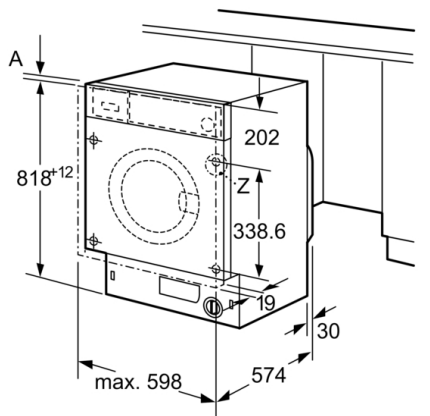

Construction type: Built-in

Height of removable worktop: -2 mm

Dimensions of the product: 818 x 596 x 544 mm

Net weight: 76.0 kg

Connection rating: 2300 W

Fuse protection: true A

Voltage: 220-240 V

Frequency: 50 Hz

**Series 6, Built-in washing machine, 8 kg,
1400 rpm
WIW28302GB**

measurements in mm

Z detail

measurements in mm

measurements in mm

measurements in mm