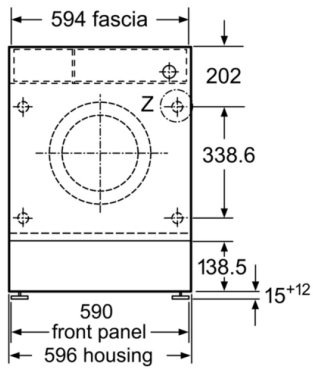

Construction type: Built-in

Height of removable worktop: -2 mm

Dimensions of the product: 818 x 596 x 544 mm

Net weight: 76.0 kg

Connection rating: 2300 W

Fuse protection: true A

Voltage: 220-240 V

Frequency: 50 Hz

Technical Information

- adjustable base height: 15 cm
- adjustable base depth: 6.5 cm
- Height adjustment with cardanDrive

¹ Scale of Energy Efficiency Classes from A to G

² Energy consumption in kWh per 100 cycles (in programme Eco 40-60)

**Series 6, Built-in washing machine, 8 kg,
1400 rpm
WIW28302GB**

measurements in mm

Z detail

measurements in mm

measurements in mm

measurements in mm