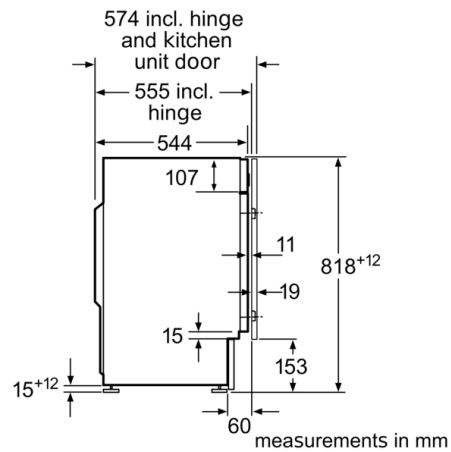

Construction type: Built-in

Height of removable worktop: -2 mm

Dimensions of the product: 818 x 596 x 544 mm

Net weight: 76.0 kg

Connection rating: 2300 W

Fuse protection: true A

Voltage: 220-240 V

Frequency: 50 Hz

Technical Information

- adjustable base height: 15 cm
- adjustable base depth: 6.5 cm
- Height adjustment with cardanDrive

¹ Scale of Energy Efficiency Classes from A to G

² Energy consumption in kWh per 100 cycles (in programme Eco 40-60)

**Series 6, Built-in washing machine, 8 kg,
1400 rpm
WIW28302GB**

measurements in mm

Z detail

measurements in mm

measurements in mm

measurements in mm