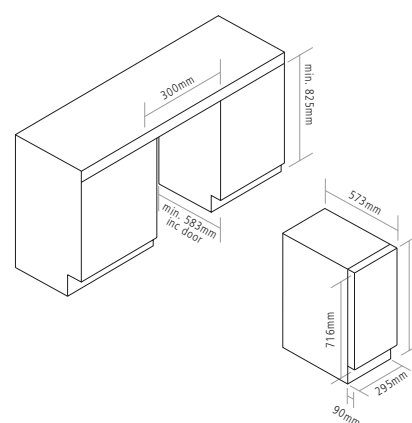

### DIMENSIONS

w:295mm

### GENERAL FEATURES

- One piece stainless steel door
- Shelves can accommodate 750ml Bordeaux, Burgundy and Champagne bottles
- No-frost compressor cooling technology maintains a consistent temperature
- Single temperature zone stores red, white or sparkling wine
- Touch controls and white LED display
- Converts into a can chiller using optional glass shelving
- UV/heat-free white LED lighting [switchable]
- Vibration free
- Adjustable height to fit 100 - 150mm plinth
- Stainless steel square handle
- Fan circulated cool air for even temperature distribution
- Reversible door
- Beech shelves
- 5 Sliding shelves and 1 base shelf
- 100% CFC/HFC free
- Toughened UV protected glass door
- Humidity control water tank
- Black cabinet interior and exterior
- Recessed for fitting furniture plinth
- Air ventilation through plinth grille
- Supplied with both stainless steel universal plinth grille w:230mm and full width grille

### CAPACITY

- 1.98 Cu Ft/56 Litre total net capacity
  - 2.33 Cu Ft/66 Litre total gross capacity
  - Stores max.19 Bordeaux style wine bottles 750ml
- Bottle stacking diagrams available at [caple.co.uk](http://caple.co.uk)

### DIMENSIONS