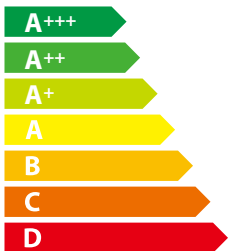

ENERGY

 cable

ZC922

B

45
kWh/annum

B CDEFG

A BCDEFG

ABC **D** EFG