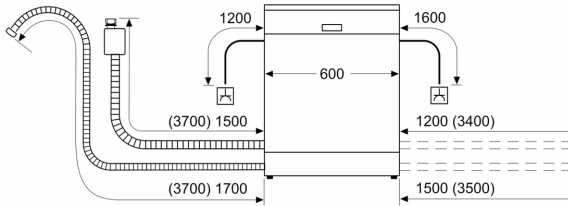

Energy Efficiency Class: D
 Energy Consumption for 100 cycles Eco Programme: 84 kWh
 Maximum number of place settings: 13
 The water consumption of the eco programme in liters per cycle: 9.0 l
 Programme duration: 4:30 h
 Airborne acoustical noise emissions : 46 dB(A) re 1pW
 Airborne acoustical noise emission class: C
 Built-in / Free-standing: Built-in
 Height of removable worktop: 0 mm
 Dimensions of the product (HxWxD): 815 x 598 x 573 mm
 Required niche size for installation (HxWxD): 815-875 x 600 x 550 mm
 Depth with open door 90 degree: 1150 mm
 Adjustable feet: Yes - all from front
 Maximum adjustability feet: 60 mm
 Adjustable plinth: Both horizontal and vertical
 Net weight: 32.8 kg
 Gross weight: 35.0 kg
 Connection Rating: 2400 W
 Fuse protection: 10 A
 Voltage: 220-240 V
 Frequency: 50; 60 Hz
 Length electrical supply cord: 175.0 cm
 Plug type: GB plug
 Length inlet hose: 165 cm
 Length outlet hose: 190 cm
 EAN code: 4242004282211
 Installation typology: Half-integrated

¹ Scale of Energy Efficiency Classes from A to G

² Energy consumption in kWh per 100 cycles (in programme Eco 50

°C)

³ Water consumption in litres per cycle (in programme Eco 50 °C)

⁴ Duration of programme Eco 50 °C

* Please find warranty terms under <https://www.siemens-home.bsh-group.com/uk/customer-service/warranty/additional-warranties>

N 50, SEMI-INTEGRATED DISHWASHER, 60 CM,
BRUSHED STEEL
S145HTS01G

measurements in mm